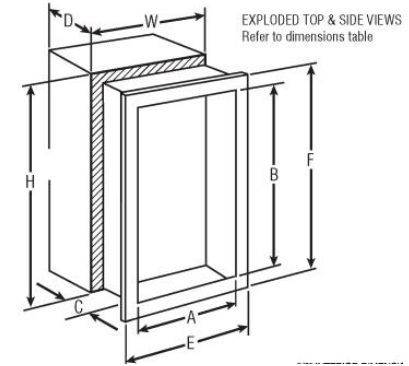

TRIM & DOOR SERIES #			Tub I.D.			Frame O.D.		Wall Opening			Fits Extinguishers
QTY	Model	Trim Style (in)	A	B	C	E	F	W	H	D	
	1019	Surface-Mounted Rolled Trim	13 11/16	27 3/16	6 1/2	13 7/8	27 3/8	--	--	--	Cosmic & Galaxy 2 1/2-10 Mercury 2 1/2-5, Sentinel 5