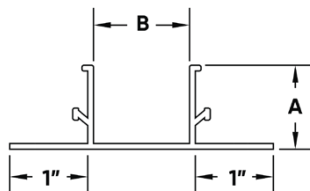

Approvals (Signatures or Stamps)