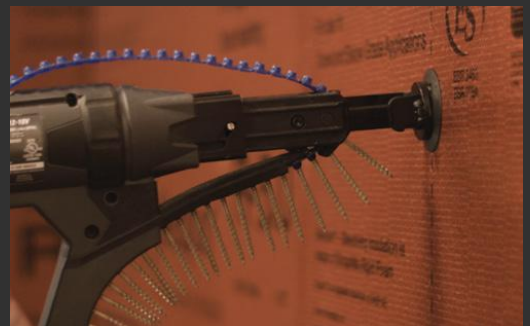

**RODENHOUSE**

**Fastening Systems**

**GRIP-LOK®**

AUTOFEED FASTENING SYSTEM

**Labor**  
Saving

**Insulation / Lath**  
Attachment

**GRIP-LOK® Autofeed Fastening System**

The Grip-Lok® Auto-Feed System with Bullseye® adaptor allows for rapid attachment of insulation to steel or wood studs.

Adaptor recess quickly centers over the Thermal-Grip® washer

Adaptor is magnetic to hold Grip-Plate® Lath & Plaster washer

2" Grip-Lok® cup adaptor available for building wrap washer

m

# GRIP-LOK®

## AUTOFEED FASTENING SYSTEM

- Adjustable depth control prevents overdrive of ci washer
- Available with collated screws up to 3" in length