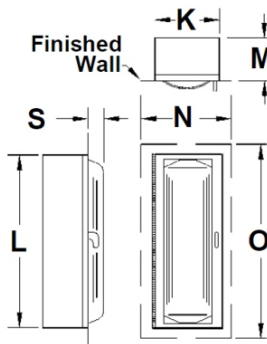

Model/Series No.
FRC7300
SERIES

MODEL DIMENSIONS

Model No.				Wall Mounting	Inside Box Dimensions			Overall Frame		Wall Opening Required			Proj.	Trim	For Use With These Extinguishers	ADA
Steel	Aluminum	Stainless Steel	Brass		K	L	M	N	O	W I D T H	H E I G H T	D E P T H				
FRC7307	FRC7337	FRC7357	FRC7377	Recessed	9	18	4	11-3/4	20-3/4	11-1/4	20	4-5/8	2 1/2	1/2	3002, 3005, 3005-3, 3302, 3305, 3305-3	Yes
FRC7308	FRC7338	FRC7358	FRC7378	Semi-Recessed	9	18	4	11-3/4	20-3/4	11-1/4	20	3-1/8	2 1/2	2	3002, 3005, 3005-3, 3006, 3010, 3302, 3305, 3305-3, 3306, 3310	No
FRC7320	FRC7340	FRC7360	FRC7380	Recessed	9	24	4	11-3/4	26-3/4	11-1/4	26	4-5/8	2 1/2	1/2	3002, 3005, 3005-3, 3006, 3010, 3302, 3305, 3305-3, 3306, 3310	Yes
FRC7321	FRC7341	FRC7361	FRC7381	Trimless	9	24	4-1/2	11-3/4	27-3/4	11-1/4	26	5-5/8	2 1/2	-		Yes
FRC7322	FRC7342	FRC7362	FRC7382	Semi-Recessed	9	24	4	11-3/4	26-3/4	11-1/4	26	3-1/8	2 1/2	2	3020, 3202, 3320	No
FRC7325	FRC7345	FRC7365	FRC7385	Recessed	12	27	4-3/4	14-1/2	29-1/2	14-1/4	29	5-3/8	3	1/2		Yes
FRC7326	FRC7346	FRC7366	FRC7386	Trimless	12	27	5-1/4	14-1/2	30-1/2	14-1/4	29	6-3/8	3	-	Yes	
FRC7327	FRC7347	FRC7367	FRC7387	Semi-Recessed	12	27	4-3/4	14-1/2	29-1/2	14-1/4	29	2-7/8	3	3	No	

ALL DIMENSIONS ARE IN INCHES UNLESS OTHERWISE NOTED

RECESSED

TRIMLESS

SEMI-RECESSED

Call Potter Roemer - Fire Pro for current listings and approvals. Dimensions are subject to manufacturer's tolerance and may change without notice. Potter Roemer - Fire Pro assumes no responsibility for use of void or superceded data. © Copyright Potter Roemer - Fire Pro, Member of Morris Group International™ Please visit potterroemer.com for most current specifications.