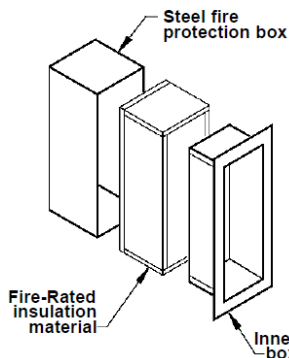

CABINETS
LOMA FIRE EXTINGUISHER CABINETS
FIRE RATED UL CLASSIFIED, 7N43

Model/Series No.
FRC7300
SERIES

MODEL DIMENSIONS

Model No.				Wall Mounting	Inside Box Dimensions			Overall Frame		Wall Opening Required			Proj.	Trim	For Use With These Extinguishers	ADA		
Steel	Aluminum	Stainless Steel	Brass		K	L	M	N	O	W I D T H	H E I G H T	D E P T H					S	T
FRC7307	FRC7337	FRC7357	FRC7377	Recessed	9	18	4	11-3/4	20-3/4	11-1/4	20	4-5/8	2 1/2	1/2	3002, 3005, 3005-3, 3302, 3305, 3305-3	Yes		
FRC7308	FRC7338	FRC7358	FRC7378	Semi-Recessed	9	18	4	11-3/4	20-3/4	11-1/4	20	3-1/8	2 1/2	2	3002, 3005, 3005-3, 3006, 3010, 3302, 3305, 3305-3, 3306, 3310	No		
FRC7320	FRC7340	FRC7360	FRC7380	Recessed	9	24	4	11-3/4	26-3/4	11-1/4	26	4-5/8	2 1/2	1/2	3002, 3005, 3005-3, 3006, 3010, 3302, 3305, 3305-3, 3306, 3310	Yes		
FRC7321	FRC7341	FRC7361	FRC7381	Trimless	9	24	4-1/2	11-3/4	27-3/4	11-1/4	26	5-5/8	2 1/2	-		Yes		
FRC7322	FRC7342	FRC7362	FRC7382	Semi-Recessed	9	24	4	11-3/4	26-3/4	11-1/4	26	3-1/8	2 1/2	2	3020, 3202, 3320	No		
FRC7325	FRC7345	FRC7365	FRC7385	Recessed	12	27	4-3/4	14-1/2	29-1/2	14-1/4	29	5-3/8	3	1/2		Yes		
FRC7326	FRC7346	FRC7366	FRC7386	Trimless	12	27	5-1/4	14-1/2	30-1/2	14-1/4	29	6-3/8	3	-	Yes			
FRC7327	FRC7347	FRC7367	FRC7387	Semi-Recessed	12	27	4-3/4	14-1/2	29-1/2	14-1/4	29	2-7/8	3	3	No			

ALL DIMENSIONS ARE IN INCHES UNLESS OTHERWISE NOTED

RECESSED

Call Potter Roemer - Fire Pro for current listings and approvals. Dimensions are subject to manufacturer's tolerance and may change without notice. Potter Roemer - Fire Pro assumes no responsibility for use of void or superceded data. © Copyright Potter Roemer - Fire Pro, Member of Morris Group International™ Please visit potterroemer.com for most current specifications.

FRC7300 SERIES

MEMBERSHIP

FIRE EQUIPMENT MANUFACTURERS' ASSOCIATION

POTTER ROEMER/FIRE PRO