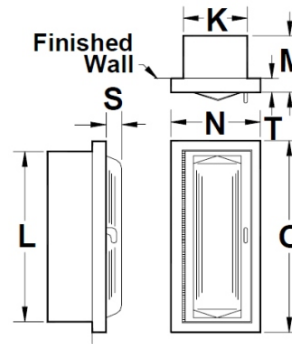

Model/Series No.
FRC7300
SERIES

MODEL DIMENSIONS

Model No.				Wall Mounting	Inside Box Dimensions			Overall Frame		Wall Opening Required			Proj.	Trim	For Use With These Extinguishers	ADA
Steel	Aluminum	Stainless Steel	Brass		K	L	M	N	O	W I D T H	H E I G H T	D E P T H				
FRC7307	FRC7337	FRC7357	FRC7377	Recessed	9	18	4	11-3/4	20-3/4	11-1/4	20	4-5/8	2 1/2	1/2	3002, 3005, 3005-3, 3302, 3305, 3305-3	Yes
FRC7308	FRC7338	FRC7358	FRC7378	Semi-Recessed	9	18	4	11-3/4	20-3/4	11-1/4	20	3-1/8	2 1/2	2	3002, 3005, 3005-3, 3006, 3010, 3302, 3305, 3305-3, 3306, 3310	No
FRC7320	FRC7340	FRC7360	FRC7380	Recessed	9	24	4	11-3/4	26-3/4	11-1/4	26	4-5/8	2 1/2	1/2	3002, 3005, 3005-3, 3006, 3010, 3302, 3305, 3305-3, 3306, 3310	Yes
FRC7321	FRC7341	FRC7361	FRC7381	Trimless	9	24	4-1/2	11-3/4	27-3/4	11-1/4	26	5-5/8	2 1/2	-		Yes
FRC7322	FRC7342	FRC7362	FRC7382	Semi-Recessed	9	24	4	11-3/4	26-3/4	11-1/4	26	3-1/8	2 1/2	2	3020, 3202, 3320	No
FRC7325	FRC7345	FRC7365	FRC7385	Recessed	12	27	4-3/4	14-1/2	29-1/2	14-1/4	29	5-3/8	3	1/2		Yes
FRC7326	FRC7346	FRC7366	FRC7386	Trimless	12	27	5-1/4	14-1/2	30-1/2	14-1/4	29	6-3/8	3	-	Yes	
FRC7327	FRC7347	FRC7367	FRC7387	Semi-Recessed	12	27	4-3/4	14-1/2	29-1/2	14-1/4	29	2-7/8	3	3	No	

ALL DIMENSIONS ARE IN INCHES UNLESS OTHERWISE NOTED

RECESSED

TRIMLESS

SEMI-RECESSED

Call Potter Roemer - Fire Pro for current listings and approvals. Dimensions are subject to manufacturer's tolerance and may change without notice. Potter Roemer - Fire Pro assumes no responsibility for use of void or superceded data. © Copyright Potter Roemer - Fire Pro, Member of Morris Group International™ Please visit potterroemer.com for most current specifications.