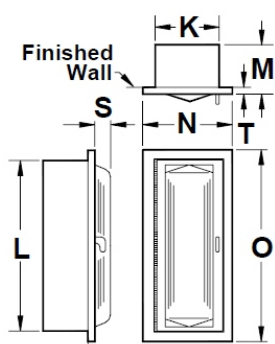

CABINETS
LOMA FIRE EXTINGUISHER CABINETS
FIRE RATED UL CLASSIFIED, 7N43

Model/Series No.
FRC7300
SERIES

MODEL DIMENSIONS

Model No.				Wall Mounting	Inside Box Dimensions			Overall Frame		Wall Opening Required			Proj.	Trim	For Use With These Extinguishers	ADA		
Steel	Aluminum	Stainless Steel	Brass		K	L	M	N	O	W I D T H	H E I G H T	D E P T H					S	T
FRC7307	FRC7337	FRC7357	FRC7377	Recessed	9	18	4	11-3/4	20-3/4	11-1/4	20	4-5/8	2 1/2	1/2	3002, 3005, 3005-3, 3302, 3305, 3305-3	Yes		
FRC7308	FRC7338	FRC7358	FRC7378	Semi-Recessed	9	18	4	11-3/4	20-3/4	11-1/4	20	3-1/8	2 1/2	2	3002, 3005, 3005-3, 3006, 3010, 3302, 3305, 3305-3, 3306, 3310	No		
FRC7320	FRC7340	FRC7360	FRC7380	Recessed	9	24	4	11-3/4	26-3/4	11-1/4	26	4-5/8	2 1/2	1/2	3002, 3005, 3005-3, 3006, 3010, 3302, 3305, 3305-3, 3306, 3310	Yes		
FRC7321	FRC7341	FRC7361	FRC7381	Trimless	9	24	4-1/2	11-3/4	27-3/4	11-1/4	26	5-5/8	2 1/2	-		Yes		
FRC7322	FRC7342	FRC7362	FRC7382	Semi-Recessed	9	24	4	11-3/4	26-3/4	11-1/4	26	3-1/8	2 1/2	2	3020, 3202, 3320	No		
FRC7325	FRC7345	FRC7365	FRC7385	Recessed	12	27	4-3/4	14-1/2	29-1/2	14-1/4	29	5-3/8	3	1/2		Yes		
FRC7326	FRC7346	FRC7366	FRC7386	Trimless	12	27	5-1/4	14-1/2	30-1/2	14-1/4	29	6-3/8	3	-	Yes			
FRC7327	FRC7347	FRC7367	FRC7387	Semi-Recessed	12	27	4-3/4	14-1/2	29-1/2	14-1/4	29	2-7/8	3	3	No			

ALL DIMENSIONS ARE IN INCHES UNLESS OTHERWISE NOTED

RECESSED

Call Potter Roemer - Fire Pro for current listings and approvals. Dimensions are subject to manufacturer's tolerance and may change without notice. Potter Roemer - Fire Pro assumes no responsibility for use of void or superceded data. © Copyright Potter Roemer - Fire Pro, Member of Morris Group International™ Please visit potterroemer.com for most current specifications.

FRC7300 SERIES

MEMBERSHIP

FIRE EQUIPMENT MANUFACTURERS' ASSOCIATION

POTTER ROEMER/FIRE PRO