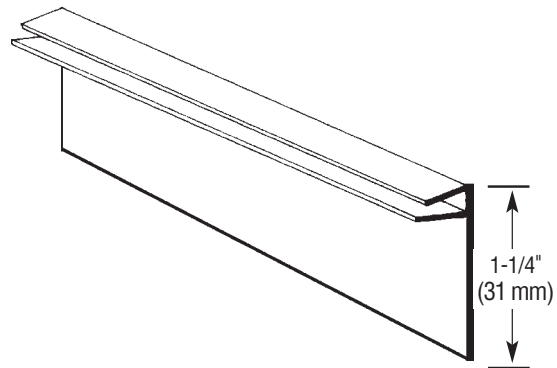

Parts & Pieces

Fascia Drip Edge

Product Number	Dimensions/Descriptions	Pieces Per Box
805	2" (51 mm) nailing flange with 5/8" (16 mm) drip edge.	50

10' (3 m) Lengths

"F" Clip

Product Number	Dimensions/Descriptions	Pieces Per Box
F-551	Used when a vent carries from a horizontal position up a vertical wall.	75

10' (3 m) Lengths

PLASTIC PC[™]
COMPONENTS inc.

Caulk all butt joints, intersections and ends.